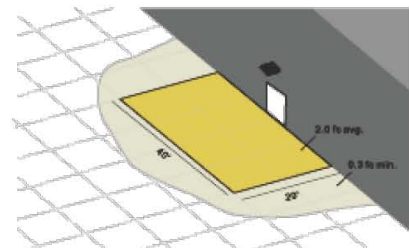

12' Mounting Height

LT-XT-03 Typell

Advantage

- UL cUL DLC certificate
- IP65 Internal driver, input voltage AC100-277V
- No UV or IR in the beam
- Easy to install and operate
- Energy saving, long lifespan
- Light is soft and uniform, safe to eyes
- Instant start, NO flickering, NO humming
- Green and eco-friendly without mercury.