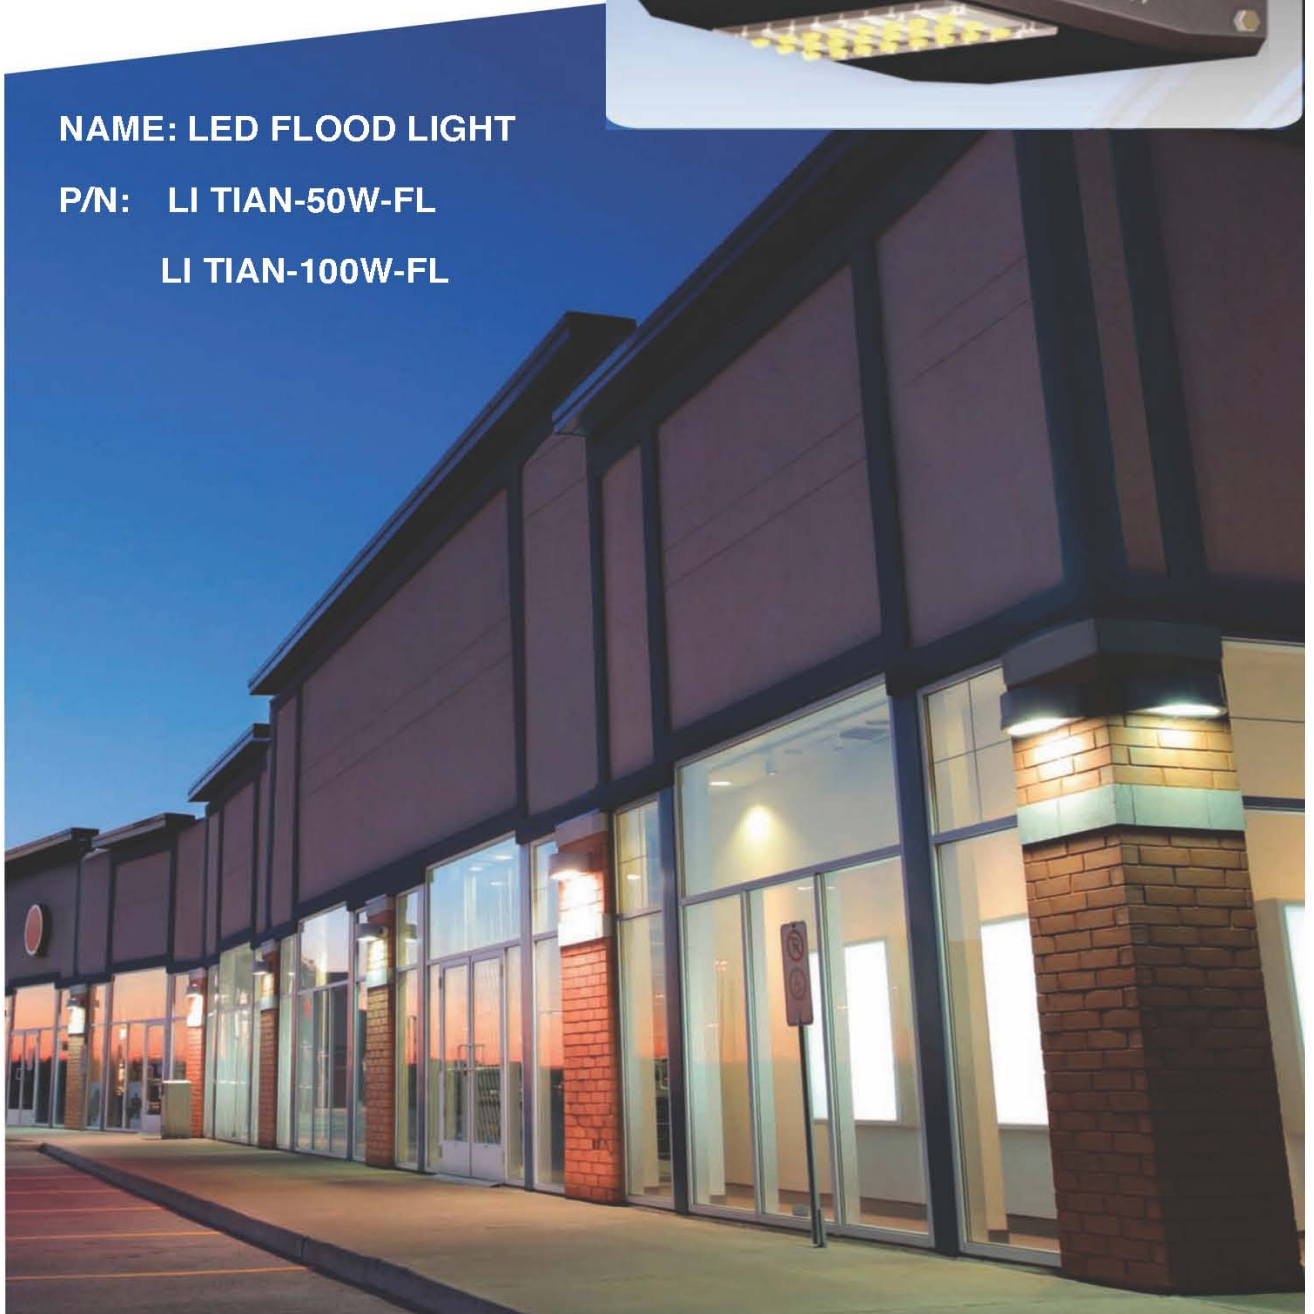

Your Guide To A Brighter Tomorrow

TECHNICAL DATA SHEET

NAME: LED FLOOD LIGHT

P/N: LI TIAN-50W-FL

LI TIAN-100W-FL

SLS - Shepherd Lighting Solutions

www.shepherdlighting.com P: 440.564.2203 info@shepherdlighting.com

LI TIAN-50W-FL

E471353

Item No.: LI TIAN-50W-FL
 Power: 50 WATT
 Efficacy(Lm/W):110lm/W
 LED QTY: 24PCS

Item No.: LI TIAN-100W-FL
 Power: 100 WATT
 Efficacy(Lm/W):110lm/W
 LED QTY: 48PCS

LI TIAN-100W-FL

8' Mounting Height

12' Mounting Height

LT-XT-03 Typell

Advantage

- UL cUL DLC certificate
- IP65 Internal driver, input voltage AC100-277V
- No UV or IR in the beam
- Easy to install and operate
- Energy saving, long lifespan
- Light is soft and uniform, safe to eyes
- Instant start, NO flickering, NO humming
- Green and eco-friendly without mercury.