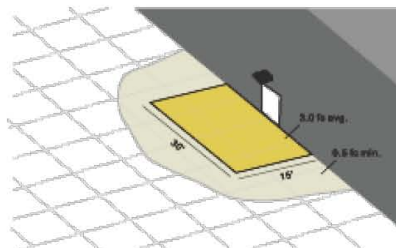

12' Mounting Height

LT-XT-03 Typell

Advantage

- UL cUL DLC certificate
- IP65 Internal driver, input voltage AC100-277V
- No UV or IR in the beam
- Easy to install and operate
- Energy saving, long lifespan
- Light is soft and uniform, safe to eyes
- Instant start, NO flickering, NO humming
- Green and eco-friendly without mercury.