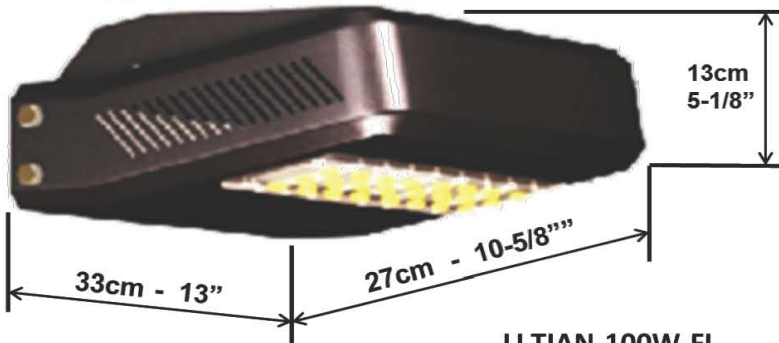

Your Guide To A Brighter Tomorrow

TECHNICAL DATA SHEET

NAME: LED FLOOD LIGHT

P/N: LI TIAN-50W-FL

LI TIAN-100W-FL

SLS - Shepherd Lighting Solutions

www.shepherdlighting.com P: 440.564.2203 info@shepherdlighting.com

LI TIAN-50W-FL

E471353

Item No.: LI TIAN-50W-FL
 Power: 50 WATT
 Efficacy(Lm/W):110lm/W
 LED QTY: 24PCS

Item No.: LI TIAN-100W-FL
 Power: 100 WATT
 Efficacy(Lm/W):110lm/W
 LED QTY: 48PCS

LI TIAN-100W-FL

8' Mounting Height

12' Mounting Height

LT-XT-03 Typell

Advantage

- UL cUL DLC certificate
- IP65 Internal driver, input voltage AC100-277V
- No UV or IR in the beam
- Easy to install and operate
- Energy saving, long lifespan
- Light is soft and uniform, safe to eyes
- Instant start, NO flickering, NO humming
- Green and eco-friendly without mercury.