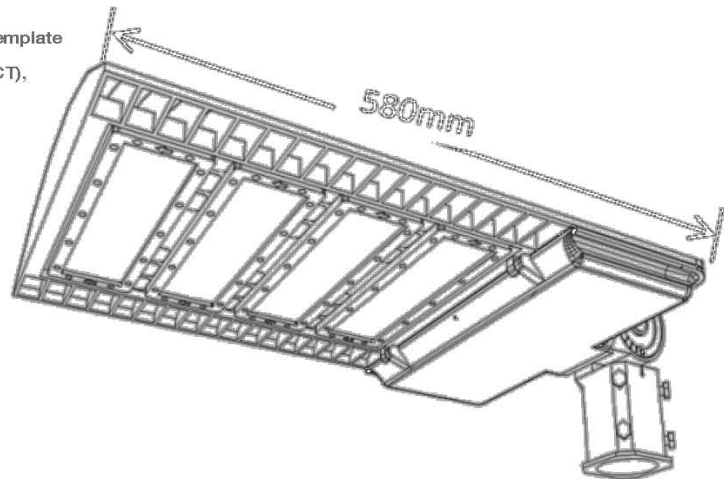

## LED SHOE BOX LIGHT (C style)

### SPECIFICATIONS

- ★ L70>54000 Hours
- ★ Commercial/Architectural Grade
- ★ Architectural UV resistant powder coat finish
- ★ Lighting Facts™ Uniform LM-79 Reporting Template
- ★ Photo-electric Switch (Optional) – Listed (WJCT),
- ★ Dimmable: 1-10VDC/PWM/Resister (3 in 1)
- ★ UL Listed
- ★ System Watts:320W
- ★ Voltages: 100-277Vac
- ★ CRI:70+
- ★ IP65
- ★ Operating Temp: -40 °C to +70 °C
- ★ Operating Humidity: 20% to 90%RH
- ★ Power Fact(PF) : 0.99
- ★ Power Supply Efficiency: > 90%
- ★ Color Temperature: 4000-5700K